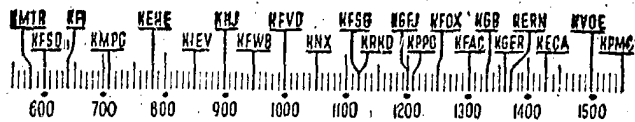

YOUR RADIO Today

The information contained in the following schedule of radio programs is furnished by the stations broadcasting the programs, and The Times should not be considered responsible for errors in announcements due to failure of stations to advise of daily changes.—Ed.]

CHURCH SERVICES

KMTR—Nat. Message, 8:30 a.m.; Bot. Shuler, 8:45 a.m.; St. Brendan Church, 12 m.; Floyd Johnson, 2:30 p.m.
KFI—Church Quarter Hour, 8 a.m.
KMPC—Swedish Tabernacle, 8:30 a.m.; First M.E. Church, 11 a.m.; H.M.S. Richards, 6 p.m.
KEHE—Sun. School, 8 a.m.; Cowboy Church, 5 p.m.; Music, 7:30; Presby. Church, 8 p.m.
KHJ—Lutheran Hour, 1:30 p.m.; Revival Hour, 5 p.m.
KFWB—Church, 8 a.m.; Rescue Mission, 8:15 a.m.
KFBI—Spanish, 6 a.m.; Rev. Salas, 8 a.m.; Church of Christ, 8:30 a.m.
KNX—Salt Lake Tabernacle, 8:30 a.m.; Church, 9 a.m.
KFSG—Alhene McPherson, 10:30 a.m.; Speaker, 3 p.m.; Evangelistic Service, 7 p.m.; Voice First Nighters, 9:30.
KRKD—Sun. School, 7:15.
KPPG—Presbyterian Church, 9 a.m.; Dr. Woelner, 9:30 a.m.; Church, 7 p.m.
KFOX—Visitor, 10:15 a.m.; St. Luke Church, 11 a.m.; Fireside Church, 4:30 p.m.
KGFJ—Evangelical Church, 2:15; Temple Baptist Church, 5:30 p.m.
KFAC—Hollywood Country Church, 8 a.m.; Sunday School, 8:45 a.m.; Church, 8 p.m.
KGEH—Bible School, 7:15; Baptist Church, 7:45 a.m.; Bible Class, 9:45 a.m.; Rev. Fuller, 11:05 a.m.; Japanese Church, 8:30 p.m.
KECA—Church, 8 a.m.; Catholic Hour, 3 p.m.

Before 9 a.m.

KMTR—Calif. Theater, 5; Music, 8; John Brown, 8:15; Nat. Message, 8:30; Bob Shuler, 8:45.
KFI—Church Quarter Hour, 8; Doctor Casselberry, 8:15; On the Job, 8:30.
KMPC—Symphony, 7; Parade, 8; Tabernacle, 8:30.
KEHE—Music, 7; Sun. School, 8; Hymns, 8:30.
KHJ—Comics, 8; Betty, Buddy, 8:30; Canary Chorus, 8:45.
KFWB—Country Church, 8; Rescue Mission, 8:15.
KFVD—Spanish Church, 6; Rev. Salas, 8; Church of Christ, 8:30.
KNX—Classics, 7; Church, 8; Tabernacle, 8:30.

9 to 10 a.m.

KMTR—Calif. Theater, 9.
KFI—Moscow Program, 9; Zionist Convention, 9:45.
KMPC—Music, 9; Organ, 9:30.
KEHE—P. Gardner, 9; Range Riders, 9:30.
KHJ—Voice Prophecy, 9; Don Arres, 9:15; Harp, 9:30; Food for Thought, 9:45.
KFWB—Mission, 9; Musical, 9:30; Homer Cook, 9:45.
KFVD—Tabernacle, 9; Songs, 9:30; Choir, 9:45.
KNX—Church, 9; Music, 9:30.
KRKD—Music, 9, 1 hr.
KEHE—Time When, 9; Margit Hege, 9:15; Fortunes, 9:30; Trio, 9:45.
KFAC—Music, 9; Medical, 9:15; Music, 9:30; Mrs. Ballard, 9:45.
KGEH—Pentecostal, 9:05; Music, 9:30; The Class, 9:45.
KECA—Waterloo Junction, 9; Books, 9:30; Cloutier Orch., 9:45.
KVOE—Organ, 9; Don Arres, 9:15; Harp, 9:30; Tunes, 9:45.

10 to 11 a.m.